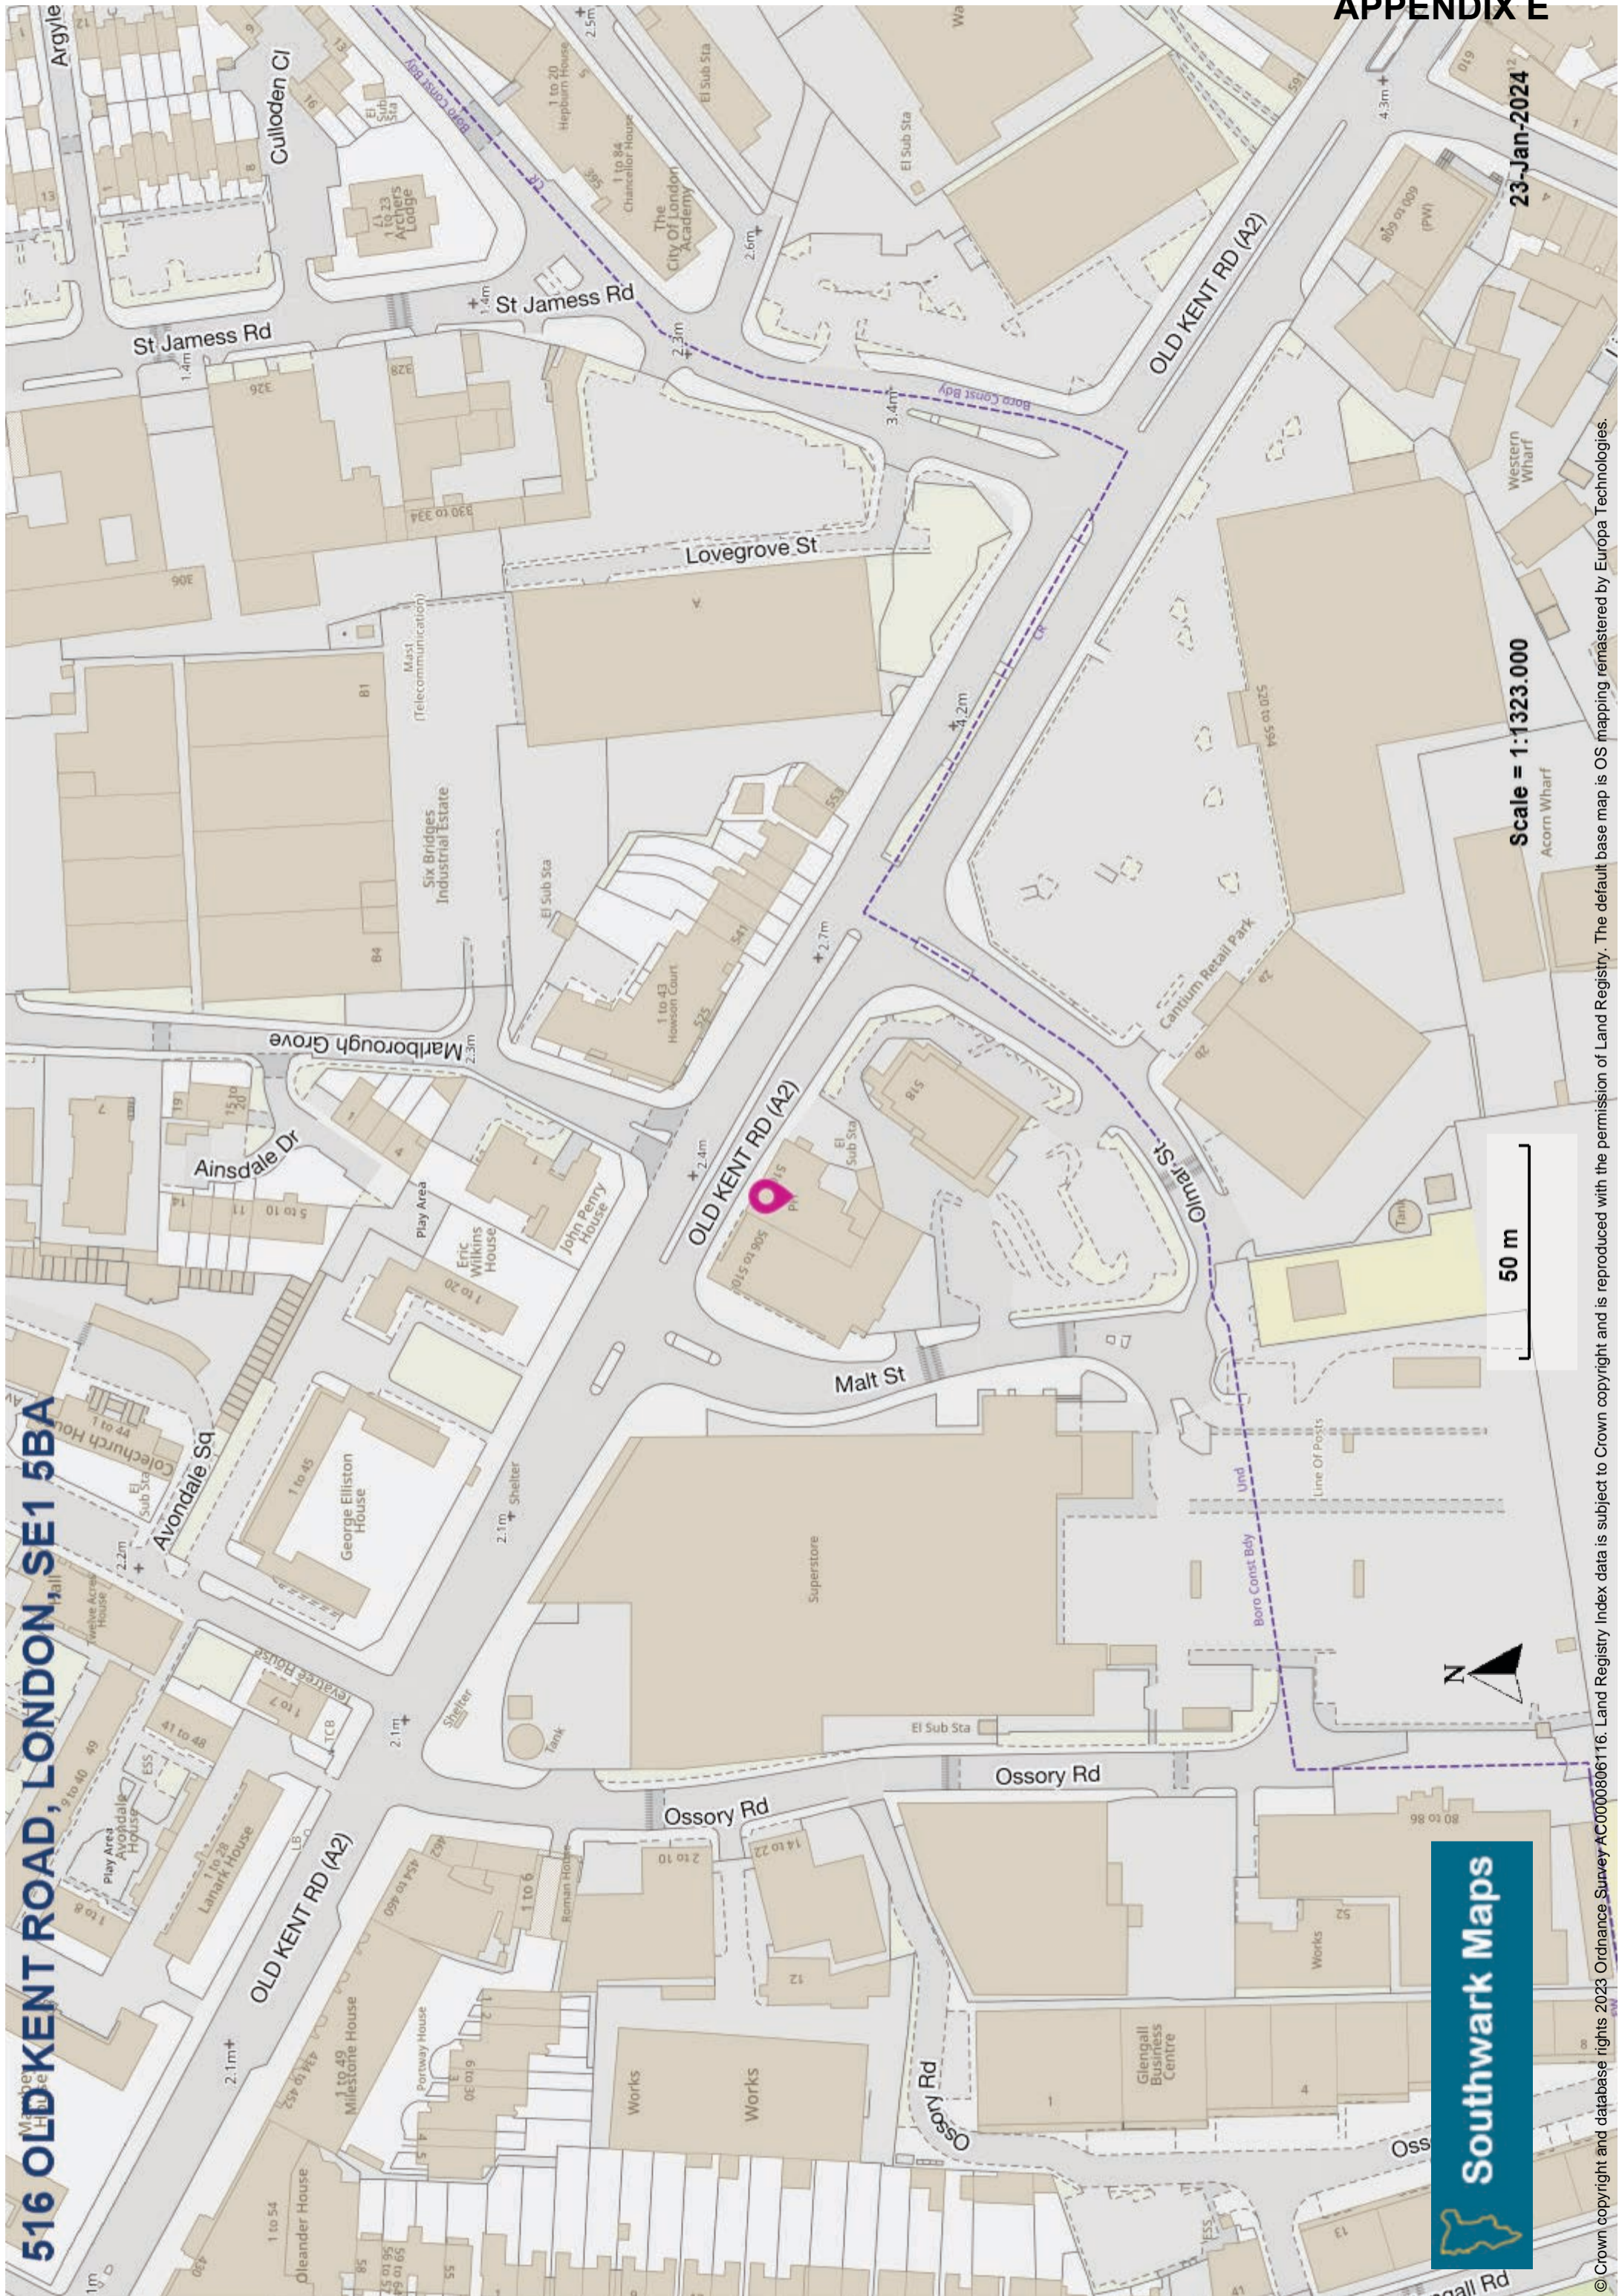

516 OLD KENT ROAD, LONDON, SE1 5BA

Scale = 1:1323.000

50 m